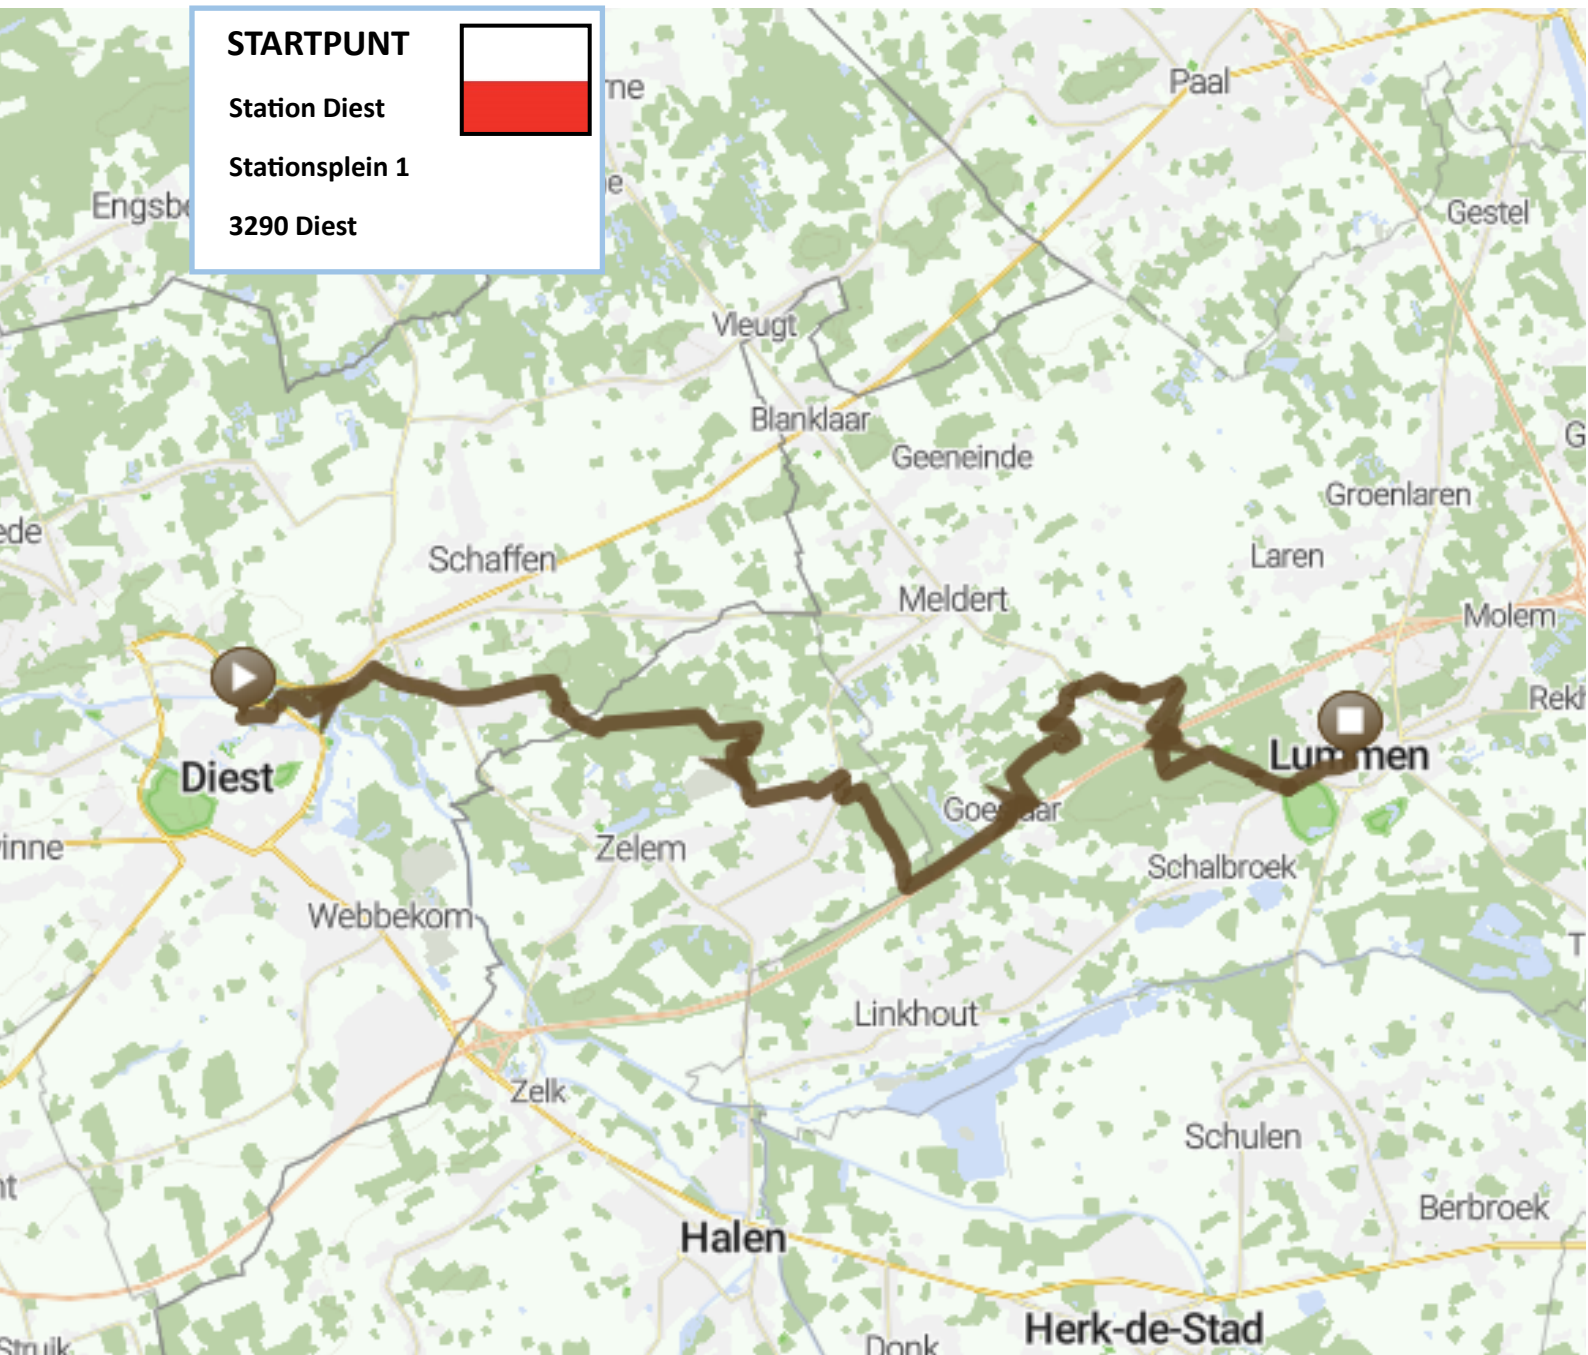

GR5 WANDELING

RECREATIEVE WANDELROUTE 16 KM

STATION DIEST-ZELEM-CENTRUM LUMMEN

Meer info:

www.halen.be

Routeyou app / Routeyou.be